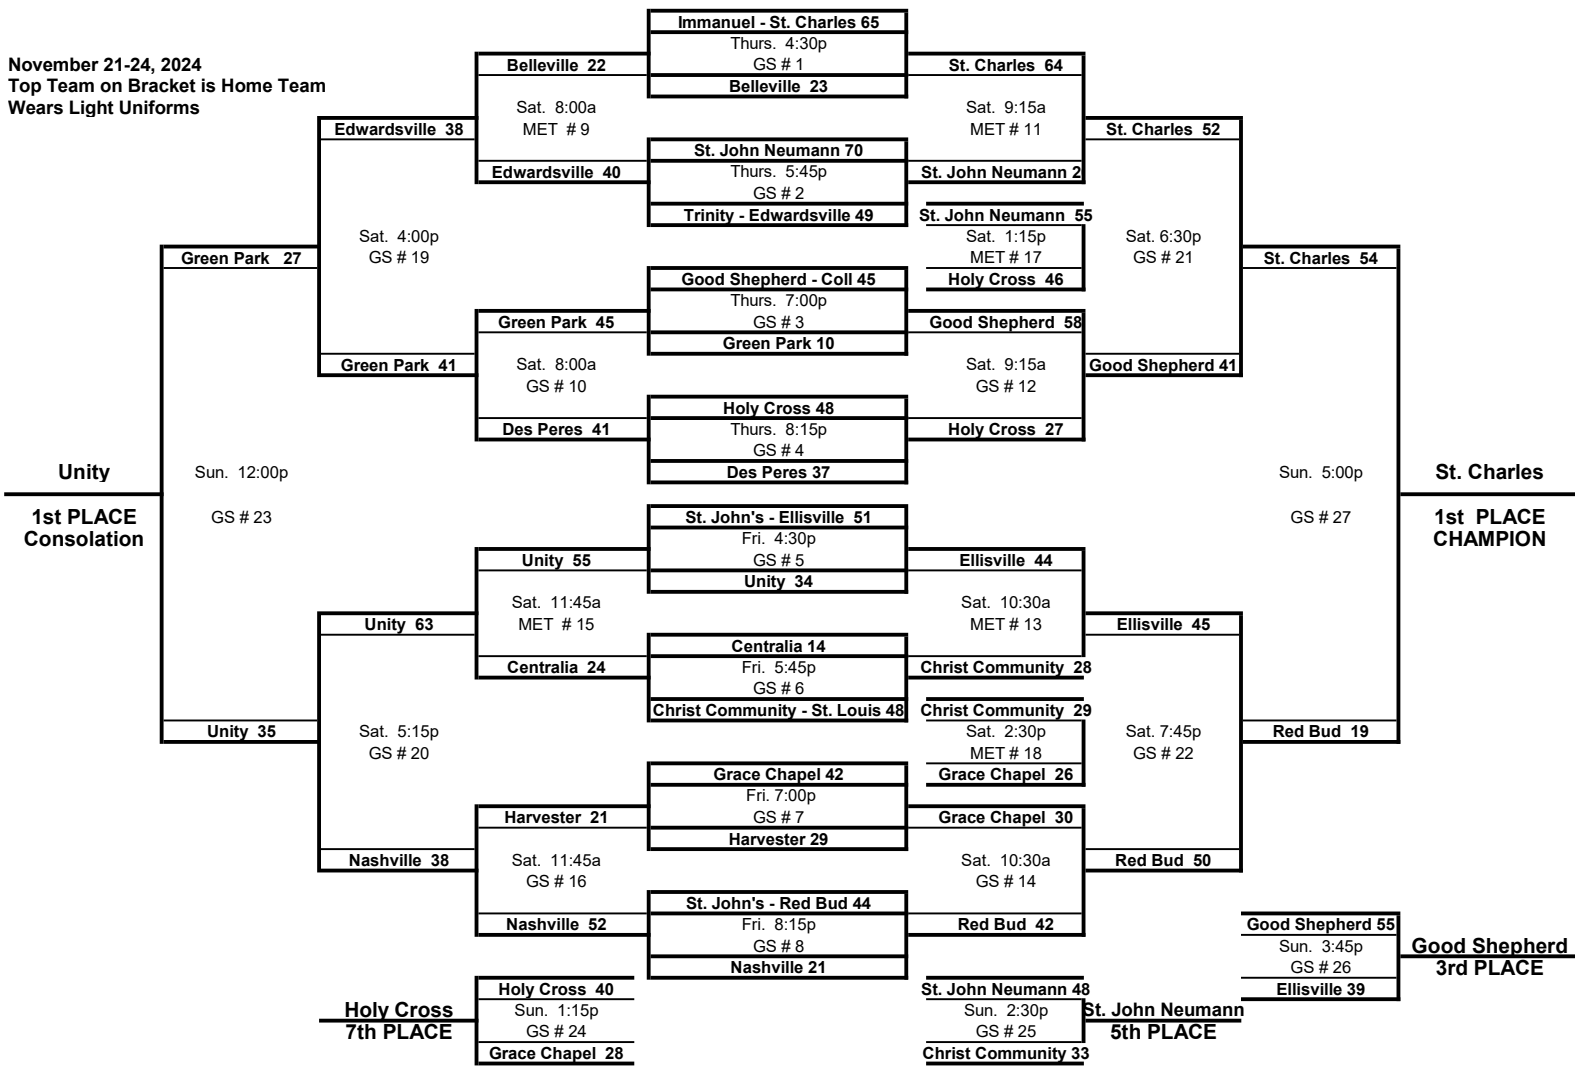

GOOD SHEPHERD LUTHERAN SCHOOL 36th ANNUAL INVITATIONAL TOURNAMENT SCHEDULE

November 21-24, 2024
Top Team on Bracket is Home Team
Wears Light Uniforms

GS = Good Shepherd Gym Collinsville

MET = Lutheran High Gym Edwardsville