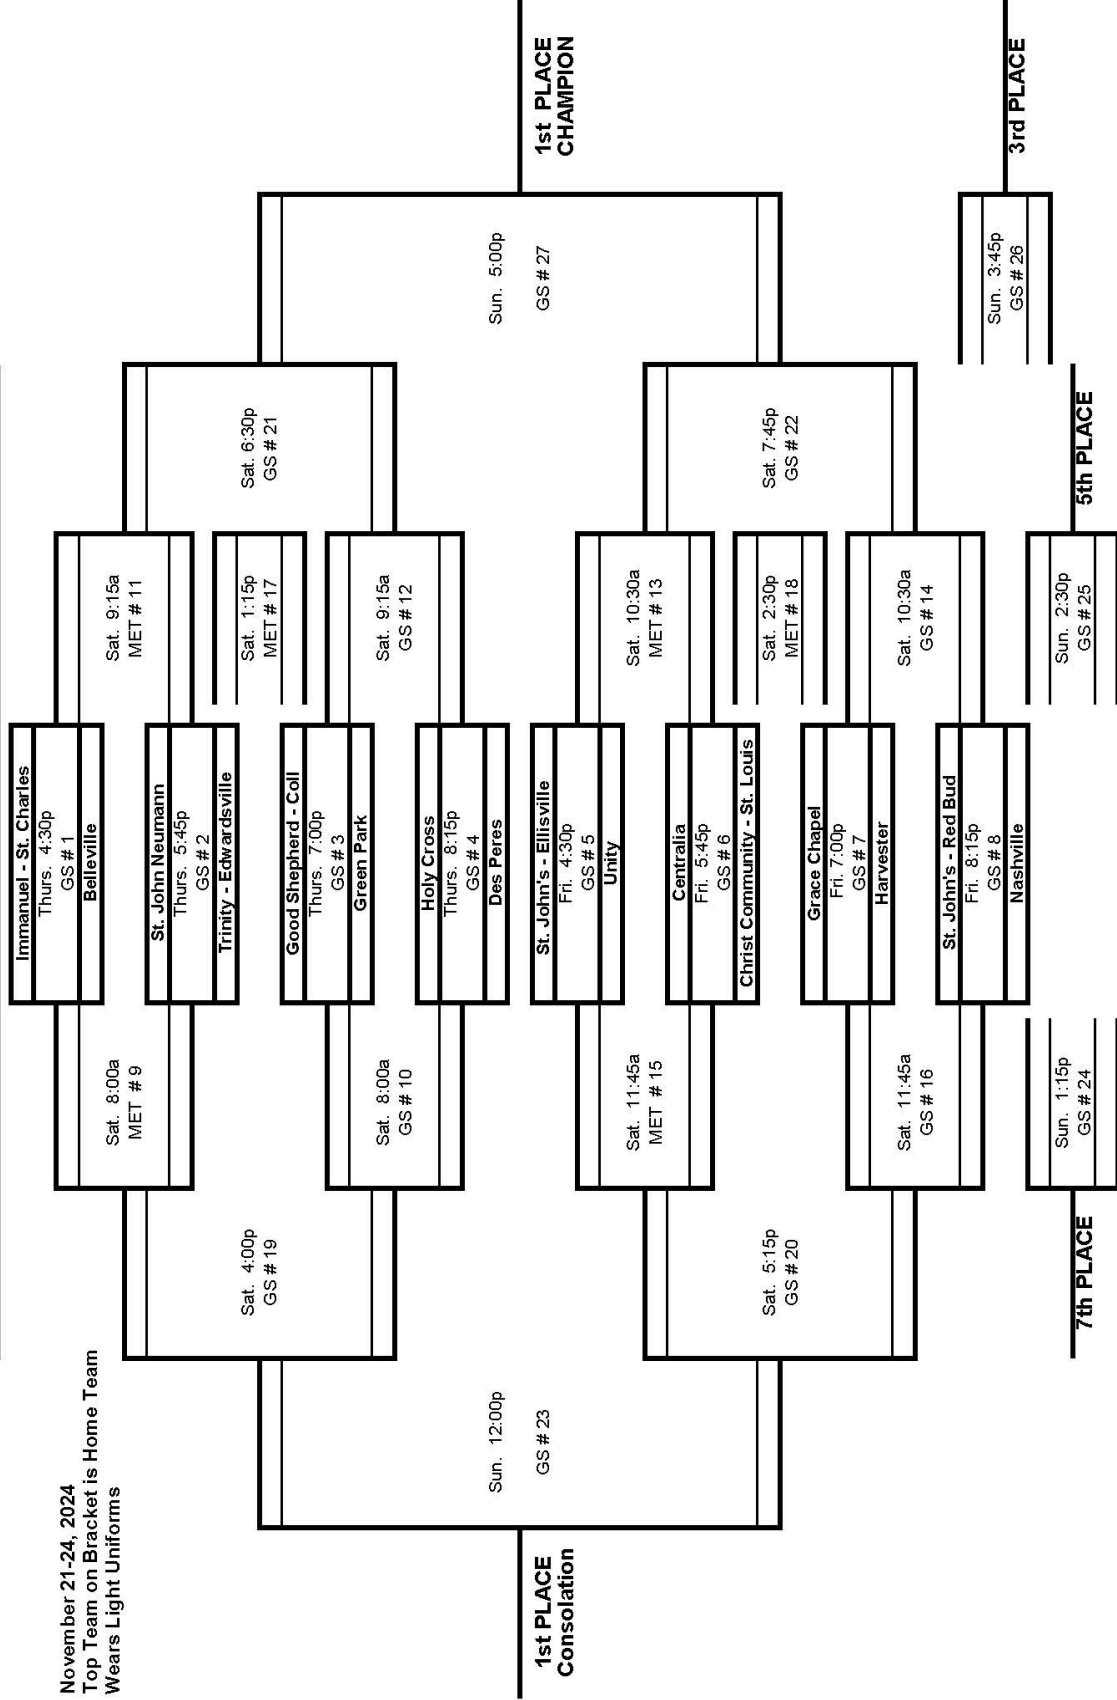

GOOD SHEPHERD LUTHERAN SCHOOL 36th ANNUAL INVITATIONAL TOURNAMENT SCHEDULE

November 21-24, 2024
 Top Team on Bracket is Home Team
 Wears Light Uniforms

GS = Good Shepherd Gym Collinsville
 MET = Lutheran High Gym Edwardsville